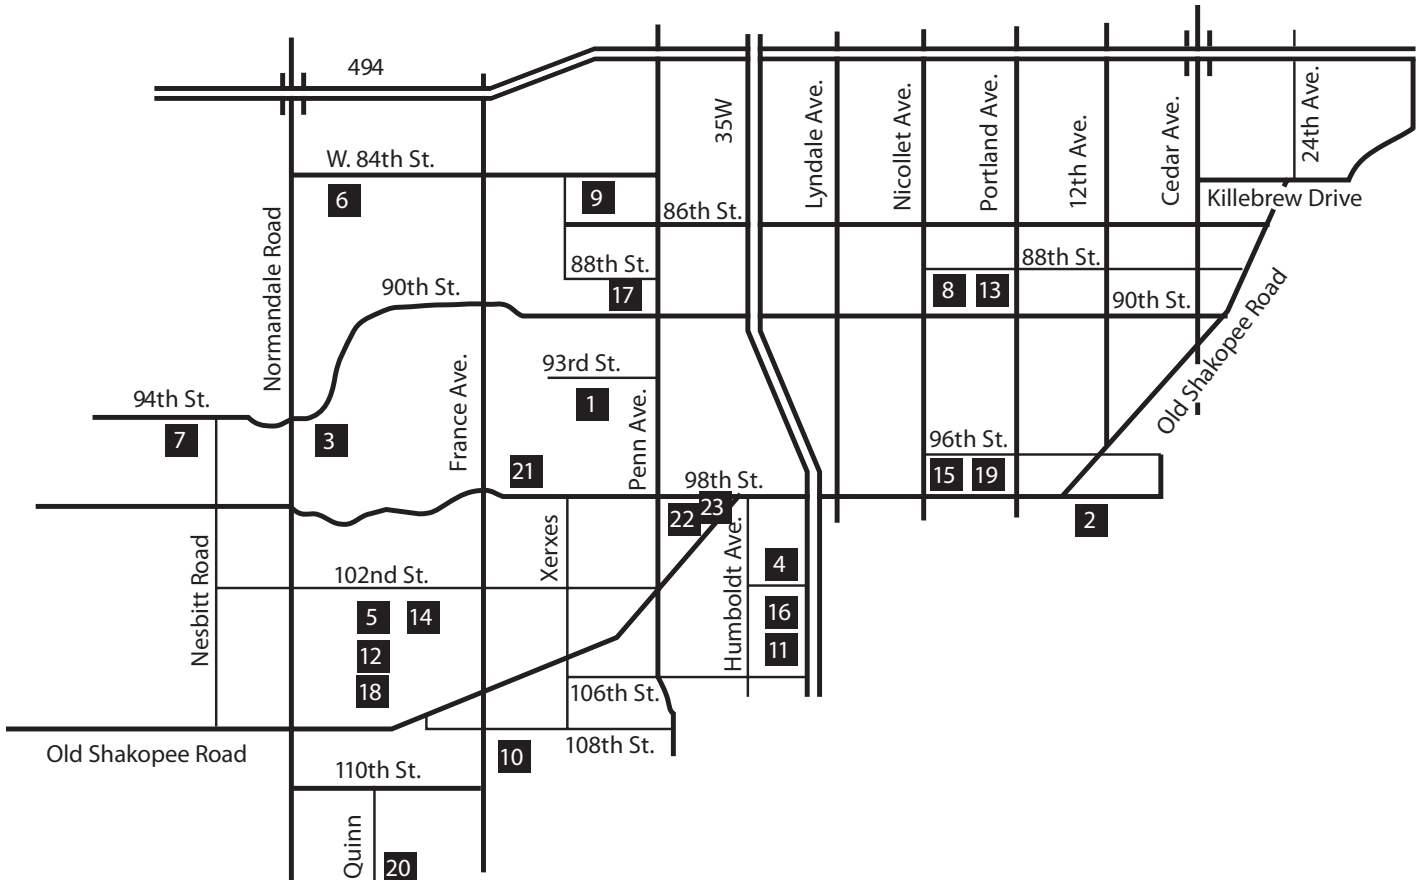

## Class locations

Classes in this catalog meet at the school buildings as noted in each description. Please refer to the map below for locations. Check your class description to see where your class is held. Some classes may meet off school district property.

## BLOOMINGTON CLASS SITES

- |   |  |  |
|---|--|--|
| <p><b>1 Hillcrest Community (HC)</b><br/>9301 Thomas Road</p> <p><b>2 Indian Mounds Elementary (IM)</b><br/>9801 11th Ave. S.</p> <p><b>3 Normandale Hills Elementary (NH)</b><br/>9501 Toledo Ave.</p> <p><b>4 Oak Grove Elementary (OGE)</b><br/>1301 West 104th St.</p> <p><b>5 Olson Elementary (OLE)</b><br/>4501 West 102nd St.</p> <p><b>6 Poplar Bridge Elementary (PB)</b><br/>8401 Palmer Road</p> <p><b>7 Ridgeview Elementary (RV)</b><br/>9400 Nesbitt Road</p> <p><b>8 Valley View Elementary (VVE)</b><br/>351 East 88th St.</p> | <p><b>9 Washburn Elementary (WB)</b><br/>8401 Xerxes Ave. S.</p> <p><b>10 Westwood Elementary (WW)</b><br/>3701 West 108th St.</p> <p><b>11 Oak Grove Middle (OGMS)</b><br/>1300 West 106th St.</p> <p><b>12 Olson Middle School (OLMS)</b><br/>4551 West 102nd St.</p> <p><b>13 Valley View Middle School (VVMS)</b><br/>8900 Portland Ave. S.</p> <p><b>14 Jefferson High School (JHS)</b><br/>4001 West 102nd St.<br/><b>Jefferson Activity Center (JAC)</b></p> <p><b>15 Kennedy High School (KHS)</b><br/>9701 Nicollet Ave.<br/><b>Kennedy Activity Center (KAC)</b><br/>150 East 98th St.</p> | <p><b>16 Educational Services Center (ESC)</b><br/>1350 West 106th St.</p> <p><b>17 Community Ed. Campus (CEC)</b><br/>2575 West 88th St.</p> <p><b>18 District Support Services</b><br/>4571 West 102nd St.</p> <p><b>19 Pond</b><br/>9600 - 3rd Ave S.</p> <p><b>20 Southwood (SW)</b><br/>4901 West 112th St.</p> <p><b>21 Bloomington Ice Gardens</b><br/>3000 West 98th St.</p> <p><b>22 Creekside</b><br/>9801 Penn Ave. S.</p> <p><b>23 Bloomington Civic Plaza</b><br/>1800 W. Old Shakopee Road</p> |
|---|--|--|